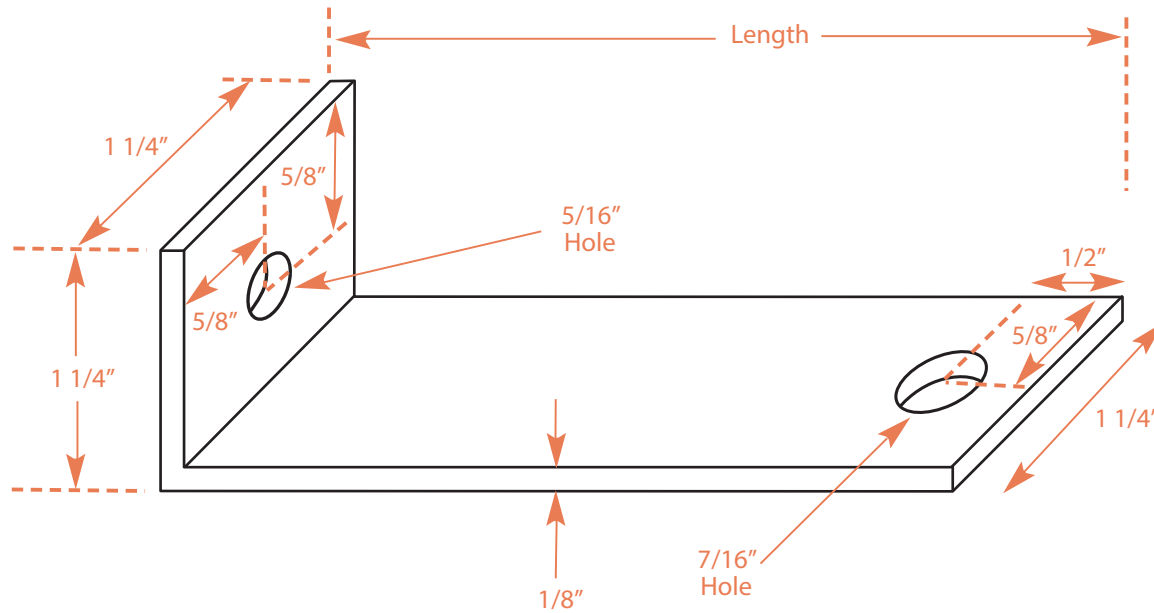

## L-Strap Anchor

# SUBMITTAL

Note: Other Sizes Available upon request

Catalog Number	Length
62040-300N125S4	3"
62040-400N125S4	4"
62040-500N125S4	5"
62040-600N125S4	6"
62040-800N125S4	8"

DATE:	APPROVED BY:	DRAWN BY: J. Scarpelli
SCALE: NTS		REVISED:
<b>L-Strap Anchor</b>		
<b>Material: TY 304 Stainless Steel</b>		
PROJECT:		
CUSTOMER:		DRAWING NUMBER: